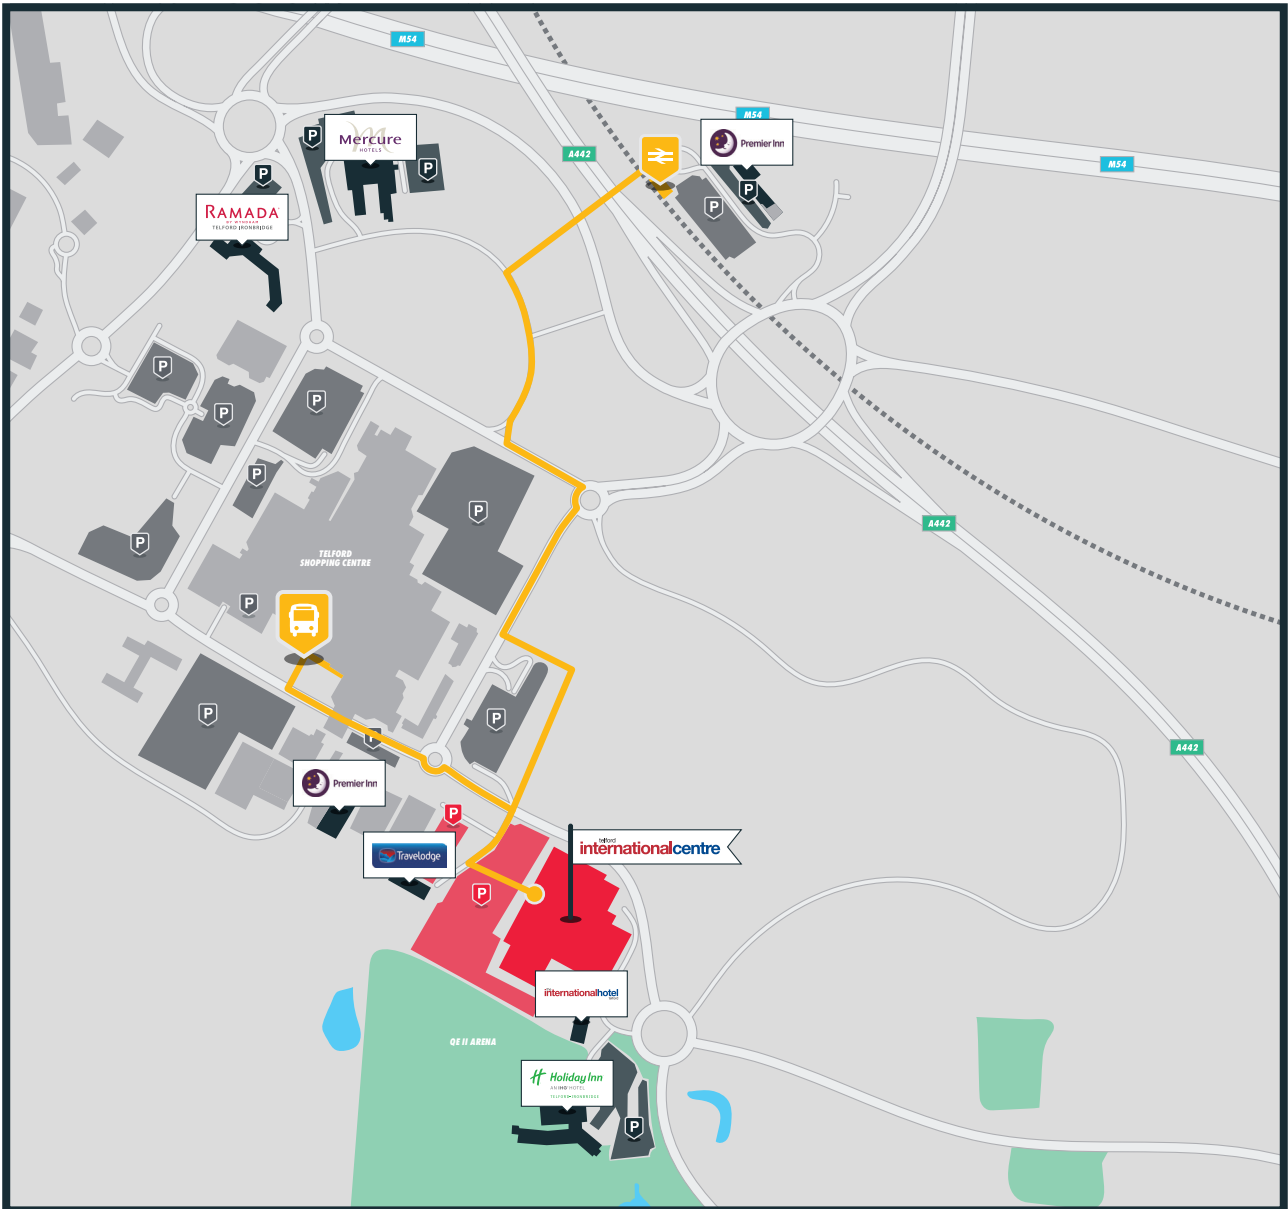

# GETTING TO TIC

## PUBLIC TRANSPORT

**WALKING FROM TELFORD  
CENTRAL TRAIN STATION**

**1.1 MILES**

**15 - 20 MINS**

**WALKING FROM  
TELFORD BUS STATION**

**0.4 MILES**

**5 - 10 MINS**